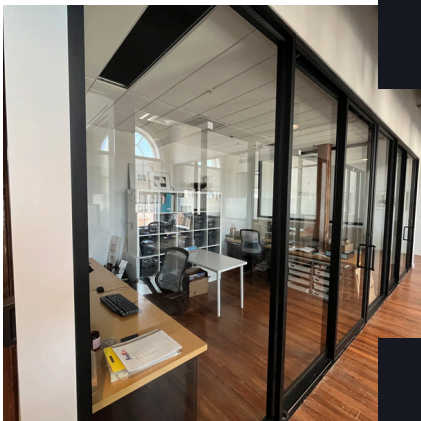

4-Person Office Feature - 372s

Furnished Desks
Executive Chairs
24/7 Access

High Speed Wi-Fi
Janitorial Services
Conference Roomss

4-Person Office Feature - 372s

Furnished Desks
Executive Chairs
24/7 Access

High Speed Wi-Fi
Janitorial Services
Conference Roomss

4-Person Office Feature - 372s

Furnished Desks
Executive Chairs
24/7 Access

High Speed Wi-Fi
Janitorial Services
Conference Roomss